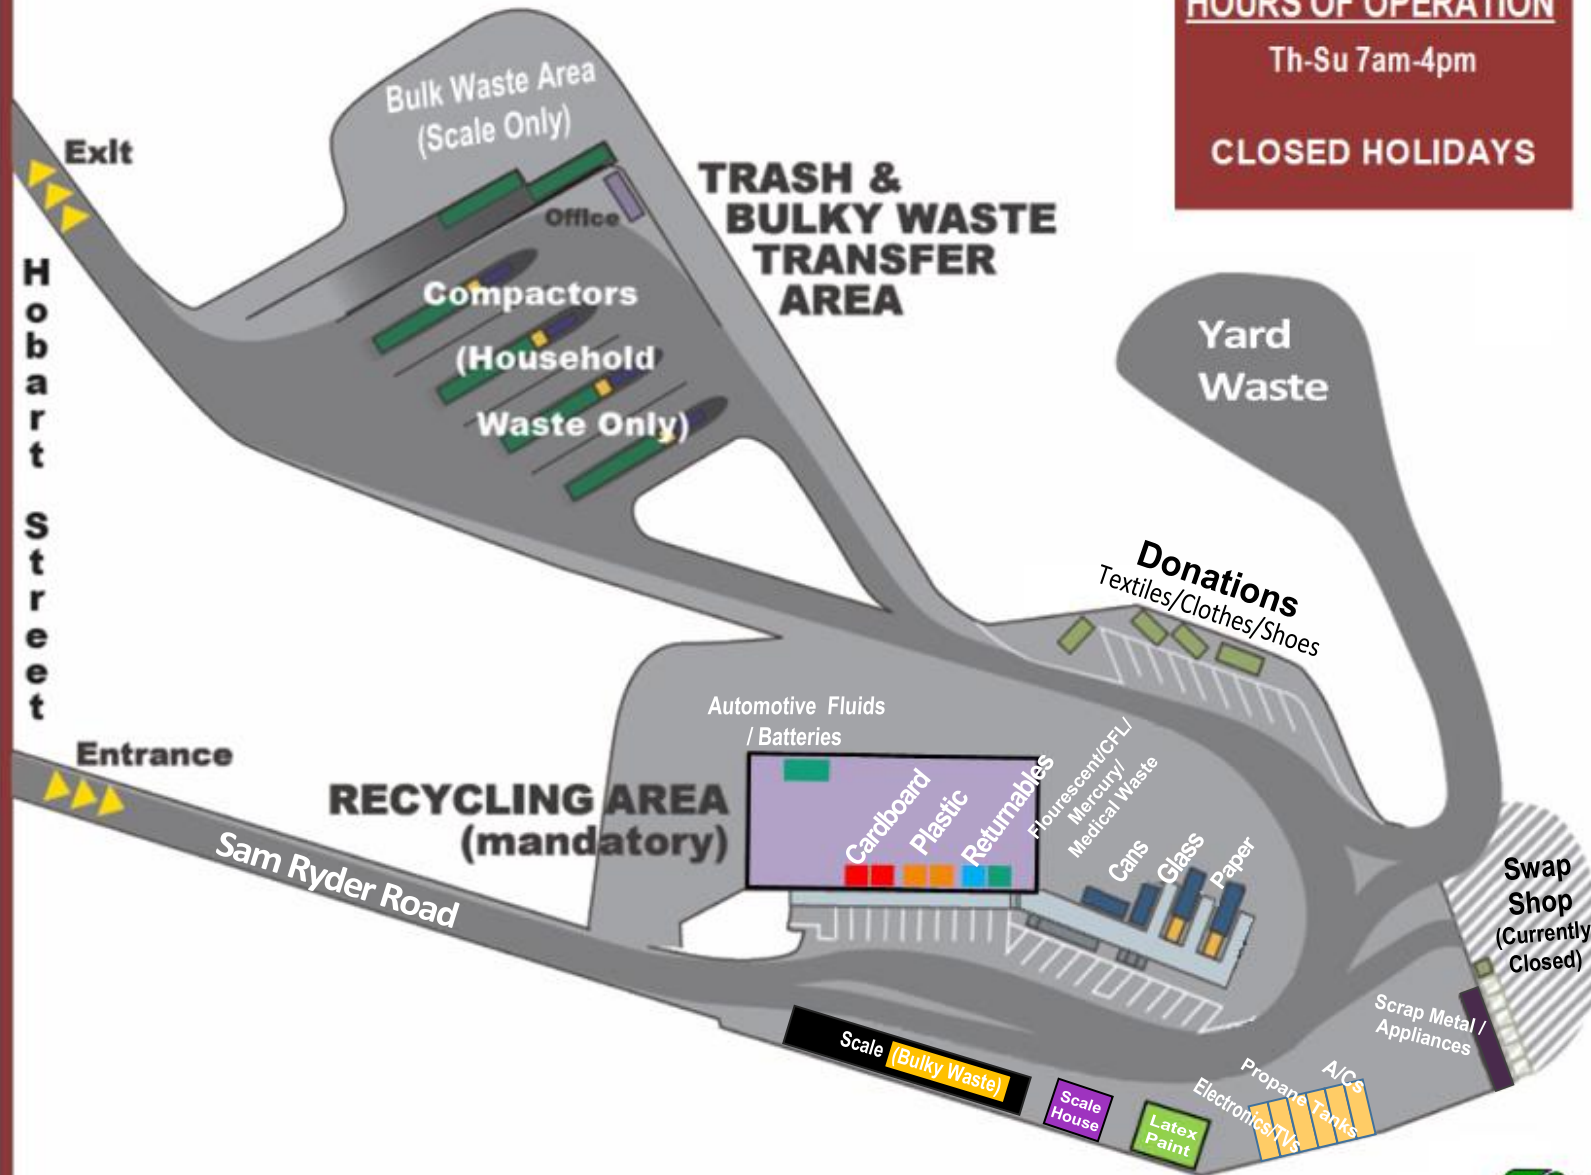

Hingham Recycling & Transfer Station

HOURS OF OPERATION

Th-Su 7am-4pm

CLOSED HOLIDAYS

HELP HINGHAM \$AVE, RECYCLE